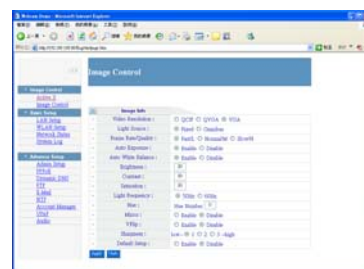

Setup Window