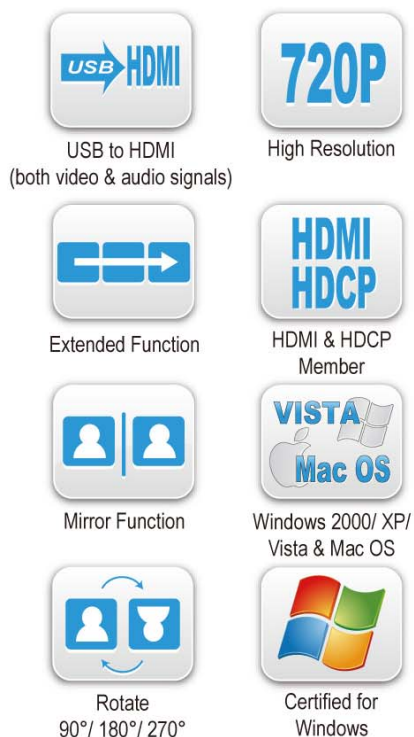

# GRAND HD CINEMA

## (USB To HDMI TV Converter)

## 1. INTRODUCTION

Grand is pleased to introduce the world's first USB to HDMI converter. The Grand HD Cinema brings much convenience by allowing customers to play media files stored in PC on big screen by converting USB input into HDMI. Simply connect the USB interface of PC to the converter using the included USB cable, and connect it to your home theatre system with a HDMI cable, then you can enjoy the high quality pictures (resolution up to 720p) and sound on your big screen.

### 5. APPLICATION

- Enjoy high quality videos stored in PC on your HDMI display device.

- Mirror Function**

You can display the same desktop image on VGA monitor and HDMI display device.