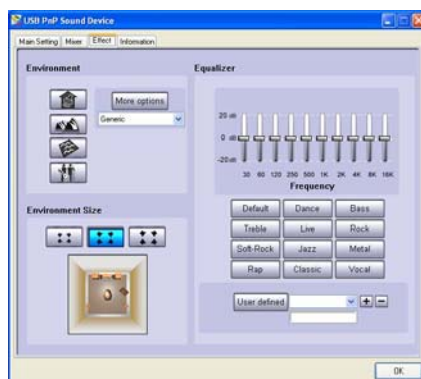

GRANDTEC ELECTRONIC CORP.

8F, NO.268, LIAN CHENG RD., CHUNG HO CITY, TAIPEI HSIEN 235, TAIWAN, R.O.C.

Tel: +886-2-8227 3588

Fax: +886-2-8227 3589 / 8227 3599

E-Mail: grand@grand.com.tw

Web Site: www.grand.com.tw

3. FEATURE

- Plug & play. Installs in seconds.
- Easily connects HDMI display to one PC through USB 2.0.
  - Windows OS: Up to 6 monitors.
  - Mac OS: Up to 4 monitors.
- Supports both video and audio signals (if you use multiple Grand HD Cinema, you can only select one of the display devices for sound output).
- Supports HDMI resolution up to 720p
- Compatible with **Windows 2000, XP and Vista (32bit)**.
- **Completely new architecture to support Vista Aero (32bit)**.
- **Supports Intel Macs (iMAC, MacBook, MacBook Pro, MacBook Air, Mac Mini & Mac Pro)**
- No external power supply needed (power is supplied from the PC through USB connection).
- Dimensions: 100(L) x 55(W) x 33(H) mm.
- Bundled Software:

HD Cinema Program

- Supports Extended and Mirror Functions
- Supports screen resolution and color quality adjustment in extended mode.
- Allows you to rotate the screen on the add-on monitor by 90, 180 or 270 degrees
- Supports online update automatically.
- The software has been awarded Microsoft Windows Certification.

USB PnP Sound Program

- **Sound Effects** like 10-band Equalizer and 27 environment effects can enrich users audio experience and enjoyment.

Sound Effects

4. System Requirements

- Operating System: Microsoft Windows XP/ Vista (32bit).
- Processor: Pentium 4 2.4GHz or above
- 512MB RAM or above
- Available USB 2.0 port
- 30Mb of available disk space