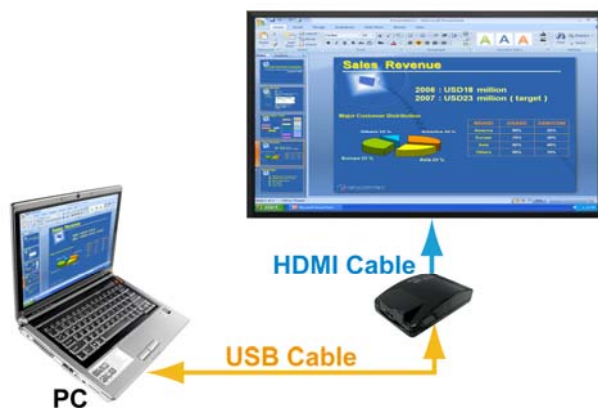

Make a Presentation