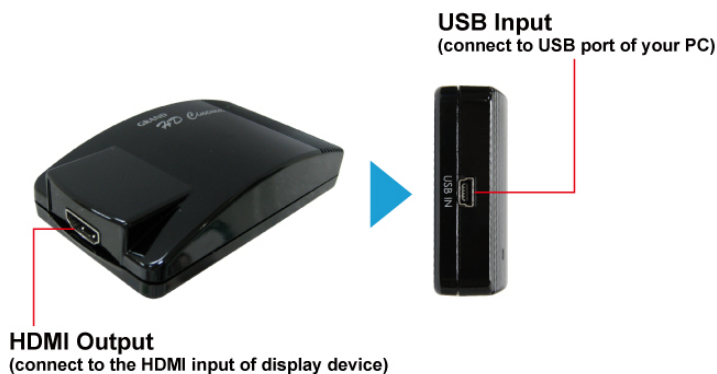

2. CONNECTION