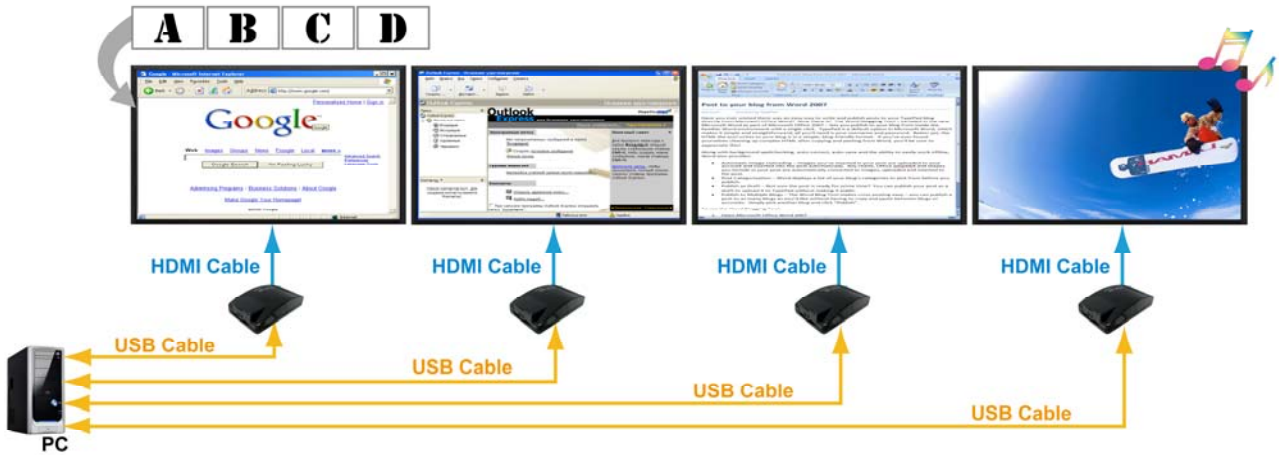

GRANDTEC ELECTRONIC CORP.

8F, NO.268, LIAN CHENG RD., CHUNG HO CITY, TAIPEI HSIEN 235, TAIWAN, R.O.C.

Tel: +886-2-8227 3588

Fax: +886-2-8227 3589 / 8227 3599

E-Mail: grand@grand.com.tw

Web Site: www.grand.com.tw

Extended Function

You can view numerous programs (surf website, send email, word processing and enjoy videos) simultaneously, and you can select one of the display ddevices for sound output.

6. PACKAGE CONTENTS