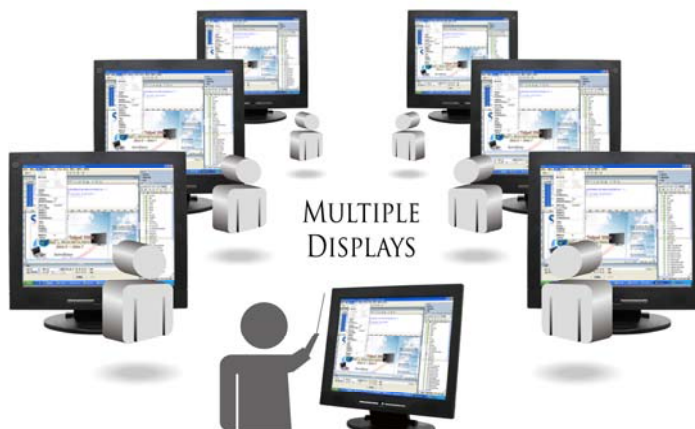

Used for Education